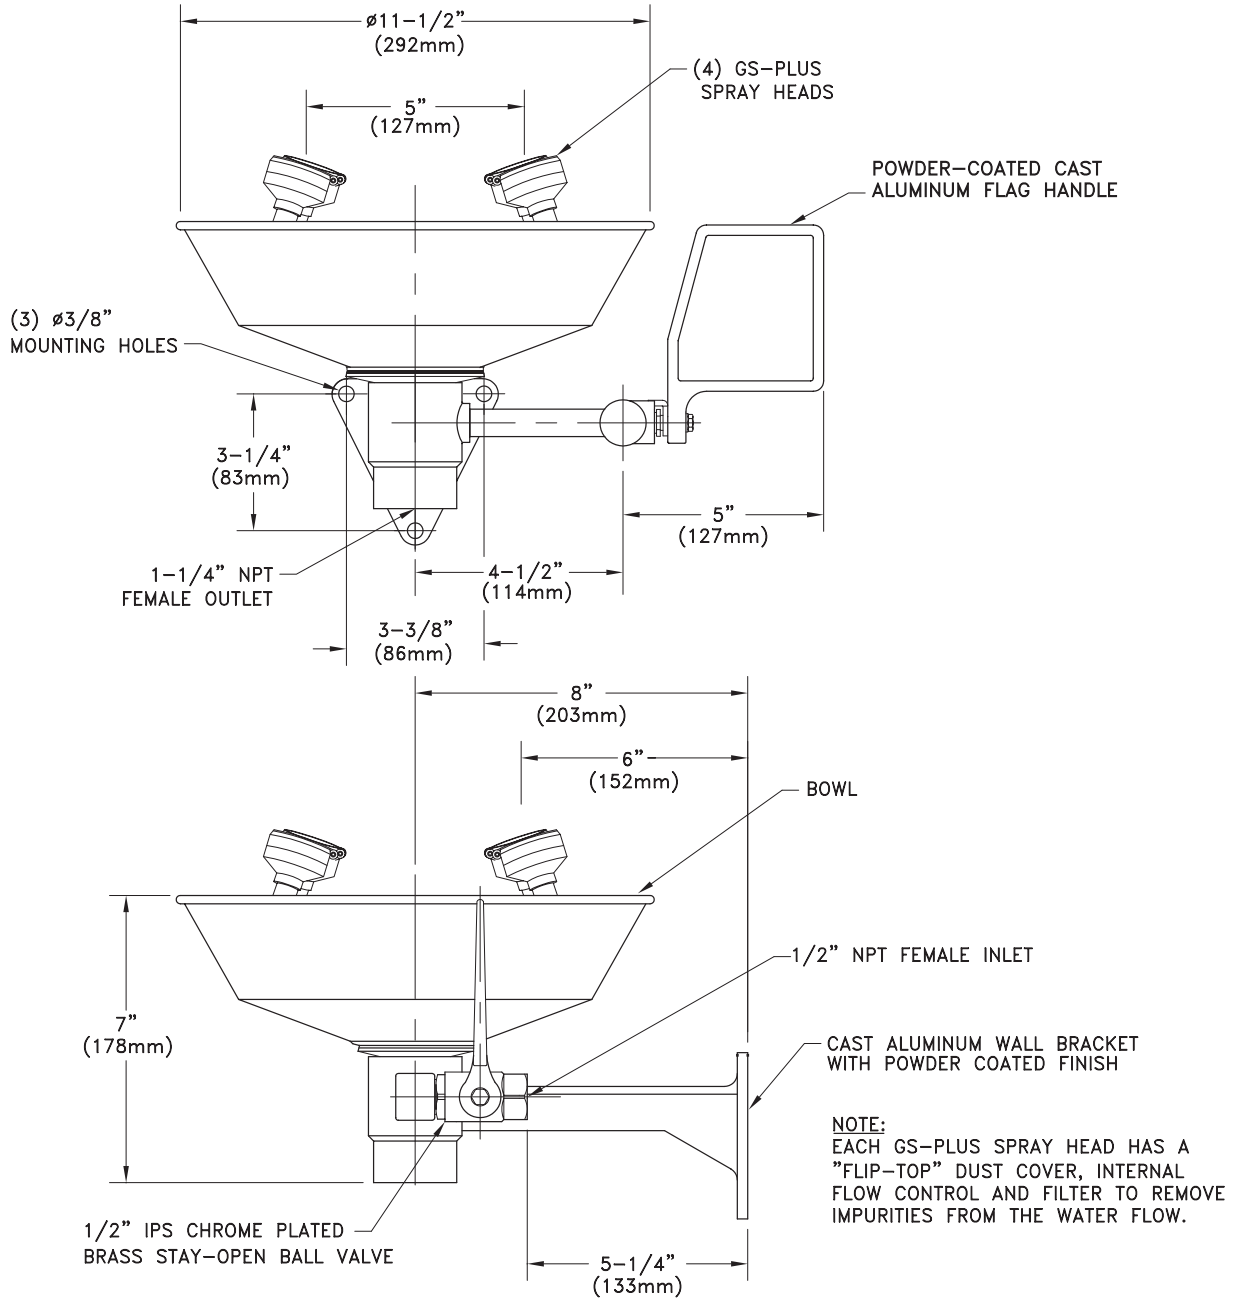

- G1724** WideArea™ Eye/Face Wash, Wall Mounted, Stainless Steel Bowl
- G1724P** WideArea™ Eye/Face Wash, Wall Mounted, Plastic Bowl

APPLICATION: WideArea™ eye/face wash for wall mounting. Four GS-Plus™ spray-type outlet heads deliver a flood of water over a wide area of coverage for complete rinsing of eyes and face.

BOWL: 11 1/2" diameter. Bowl is stainless steel (G1724) or orange ABS plastic (G1724P).

MOUNTING: Heavy duty cast aluminum wall bracket with corrosion resistant powder coated finish.

SUPPLY: 1/2" NPT female inlet.

WASTE: 1 1/4" NPT female outlet.

SIGN: ANSI-compliant identification sign.

QUALITY ASSURANCE: Unit is completely assembled and water tested prior to shipment.

Available Options

- DC** Stainless steel dust cover for each spray head.
- HS** Auxiliary hand-held drench hose for rinsing eyes, face or body.
- SC** Self-closing ball valve. *Note: Eye/face washes with self-closing valves do not comply with ANSI Z358.1 - 2004.*
- GRN** Green ABS plastic bowl.
- YEL** Yellow ABS plastic bowl.
- T** Chrome plated brass tailpiece and trap with 1 1/2" IPS waste connection.
- TP** 1 1/2" OD Chrome plated brass tailpiece.
- TMV** G3600 thermostatic mixing valve precisely blends hot and cold water to deliver warm (tepid) water as required by ANSI Z358.1-2004. Refer to “Tempering Units” section for complete technical and product selection information.

□ **G1724** WideArea™ Eye/Face Wash, Wall Mounted, Stainless Steel Bowl

□ **G1724P** WideArea™ Eye/Face Wash, Wall Mounted, Plastic Bowl

THIS SPACE FOR ARCHITECT/ENGINEER APPROVAL

Due to continuing product improvement, the information contained in this document is subject to change without notice. All dimensions are $\pm 1/4"$ (6mm). rev. 0308